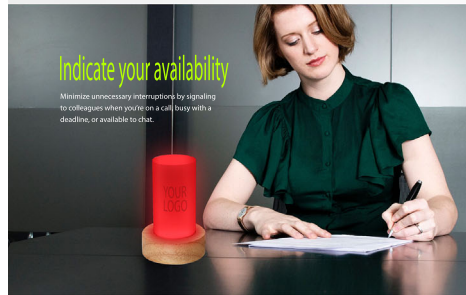

Need a Break from Office Interruptions?
Show your status with the
Illumin Active Light

Use It Anywhere

Indicate your availability

Show Your Status

Adjust your light to glow red, green, or white.

Select Your Style & Show Your Brand

Siren

Pillar

Beam

Charge It Easily USB Powered

The USB-powered light is easy to connect.

Additional Mounting