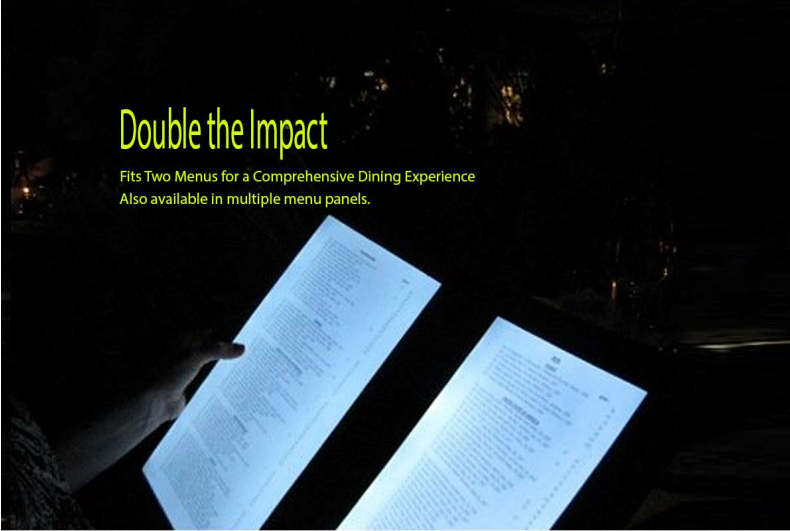

# Menu Brilliance

Illuminate Your Dining Experience  
with LED Menu

## Double the Impact

Fits Two Menus for a Comprehensive Dining Experience  
Also available in multiple menu panels.

## Day or Night, Shine Bright

Rechargeable LED Panel for Endless Illumination