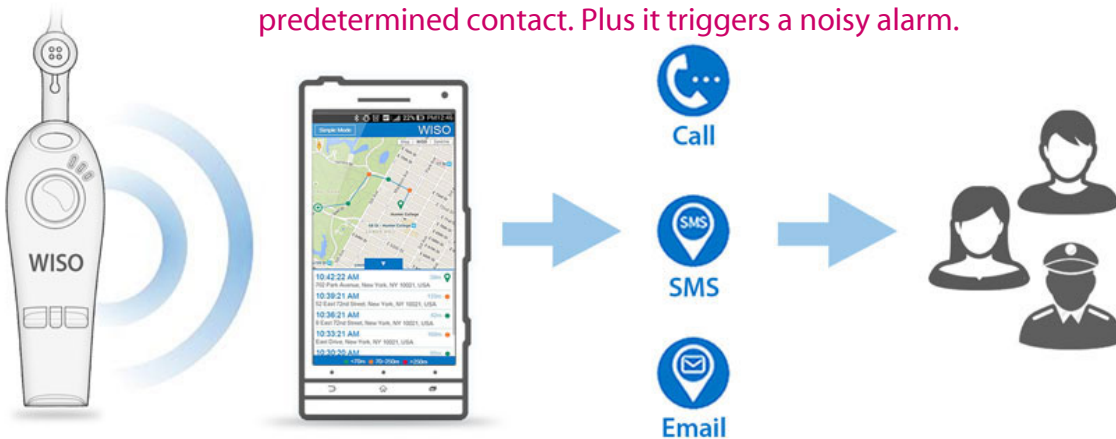

Peace of Mind Is Within Your Reach Introducing the "WISO"

Offering the safety device that puts an alarm
And electronic notification in the palms of their hands.

How Does WISO Work?

Once activated, WISO automatically calls, text message and emails a predetermined contact. Plus it triggers a noisy alarm.

Safety Made Simple

Activating the WISO is as easy as pressing
the button or blowing into the whistle

Call Today!

For special pricing and sample.

Safety In Style

Whether it's outing, sporting, schooling,
working, or dating, choose the color that
fits your style.