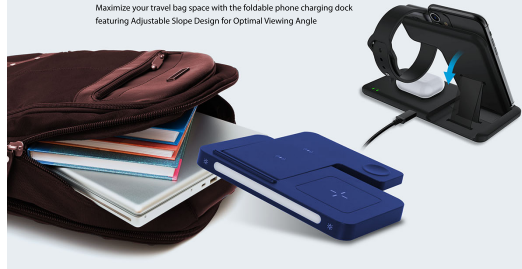

Portable Charger, Anywhere You Go