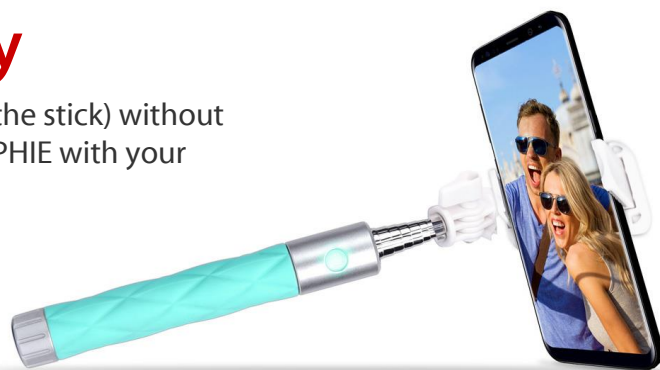

Taking Selfies Is a Snap with iSOPHIE

Offer the Bluetooth Selfie Stick that Lasts

Wireless! Pairs & Connects Easily

Use your smartphone to take photos and video (on or off the stick) without connecting wires or downloading an app. Simply pair iSOPHIE with your device once, using Bluetooth, and it will stay on standby.

Lasting Power! More Photos, Less Charging

One AA Battery, 365-day standby

RoseQuartz

Turquoise

Black

Compact & Stretchable

At 7.5 inches (18.5 cm), it gives you 2 feet reach you need without being too cumbersome to carry.