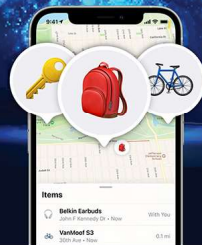

Never Lose Anything Again Track Your Items with [iSpot Card]

Exclusive Ultra-thin Design

Our iSpot Card is designed to fit seamlessly into your life. With its credit card-sized shape, it can easily slip into your wallet, pocket, backpack, or purse, ensuring that you always have it on hand when you need it.

Simple to Track with Powerful Technology

Tracking your items with iSpot Card is a breeze, thanks to the intuitive FIND MY app and network on the iOS device. The Ultrawide-Band pinpoints the exact position of your personal item. Simply open the app to see the real-time location of your items, set up custom alerts for when items move out of range or found by others.