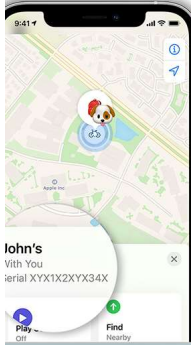

Never Lose Anything Again Track Your Items with [iSpot Card]

Exclusive Ultra-thin Design

Our iSpot Card is designed to fit seamlessly into your life. With its credit card-sized shape, it can easily slip into your wallet, pocket, backpack, or purse, ensuring that you always have it on hand when you need it.

Simple to Track with Powerful Technology

Tracking your items with iSpot Card is a breeze, thanks to the intuitive FIND MY app and network on the iOS device. The Ultrawide-Band pinpoints the exact position of your personal item. Simply open the app to see the real-time location of your items, set up custom alerts for when items move out of range or found by others.