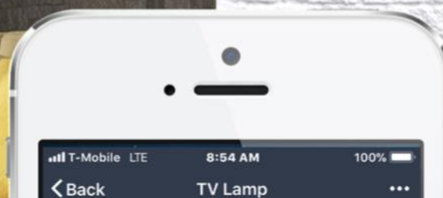

## Smart WiFi Plug

Let Alexa or Google Home Recall Your Brand on Every Command

## Specifications

**Input:** 110-220v AC

**Dimension:** 1.87 x 1.87 x 1.9 (in)  
47.5 x 47.5 x 48.2 (mm)

**Imprint Area:** 0.75 x 0.5 (in)  
19 x 12 (mm)

**Color:** Black/ White