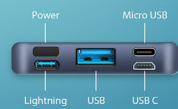

New Backpack MagSafe 10,000

Fast Charge, Strong Magnet, MagSafe with built-in cable

10,000 mAh Battery

Supplies a super-fast 15W charging speed to your smart phone.

MagSafe compatible

Aligns perfectly with your iPhone 12, 13 or 14 with a secure magnetic attachment.

Power Indicator

Provide easy-to-see battery level

Flexible for iPhones and Other Devices

Fully compatible with iPhone 12 and 13 series, however the power bank can also charge a non-Magsafe compatible device via wireless charging or cables.