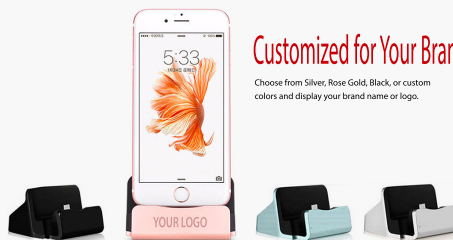

Customized for Your Brand