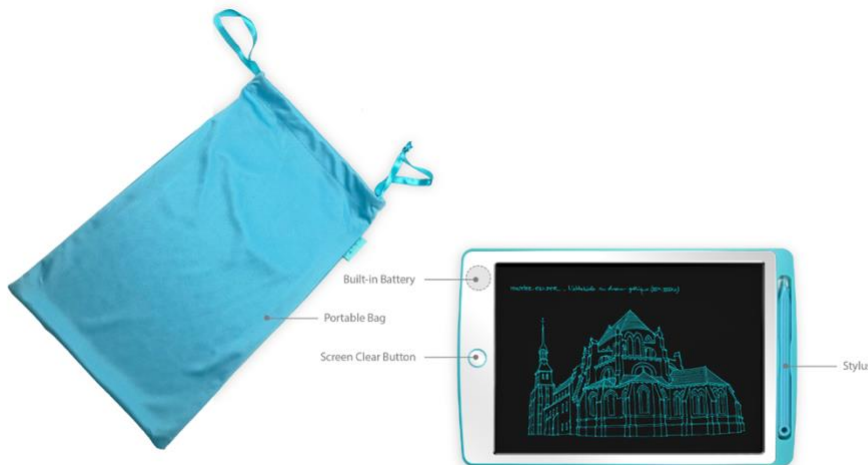

Galaxy LCD Electronic Writing Tablet!

A Convenient and Reusable Drawing Board for the Office, School, or Work! Easily Enhance and Create Sketches and Notes!

Key Comfort

With this environmentally friendly and reusable doodle board, you can draw creatively and write notes without wasting paper. With an LCD Screen with no glare, it can be used for hours. A green writing tool that is better for your eyes!

Reliable and Practical

The Galaxy can be used at home, school or in the office! Use it for event reminders and daily reminders for a productive lifestyle!

GALAXY10AB— Introducing the Galaxy LCD Electronic Tablet! The reusable tablet perfect for work, school, or drawing. A creative board that is easily erasable with the press of a button. Comes with a green pen color that is easy and harmless to your eyes! An experience that your customers will never forget.

Qty	50	100	250	500	1000
Price (c)	9.06	8.61	8.34	7.98	7.52

Dimension: 68 x 68 x 151 mm
Color: Blue, Pink, Custom
Imprint: 2 x 1 in
Screen Size: 10"