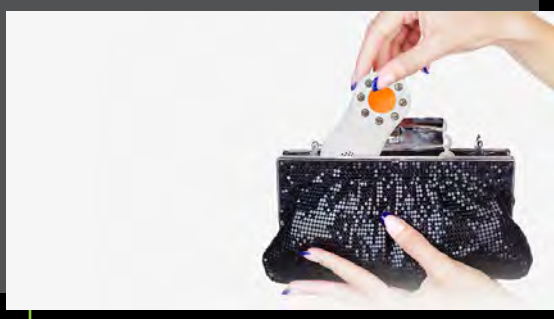

RED SCOPE SPY CAMERA DETECTOR

LIGHTWEIGHT & PORTABLE

MULTIFUNCTION

SPY CAMERA DETECTOR

Demystify hidden cameras instantly with our Red Scope. Our Anti spy camera finder is an excellent tool which allows you to make sure you are not being watched or recorded.

Easy to use multi functionality allows the user to protect their privacy conveniently

Our Red Scope hidden camera finder weighs only 3.5 oz. lightweight and portable for easy storage and carrying

RED SCOPE SPY CAMERA DETECTOR

Introducing our new Red Scope Spy Camera Detector with easy to use buttons for quick and easy usage. Sweep and scan any room to keep your privacy hidden from any unsolicited company.

Dimensions: 4.33 x 2.36 x 1.5 in.