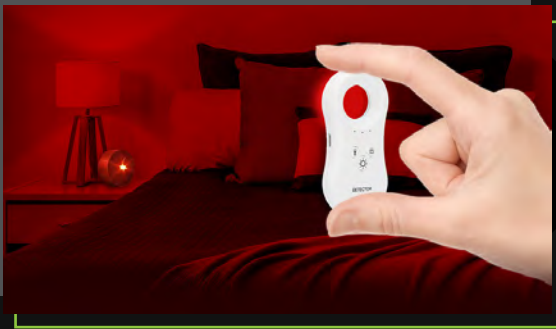

RED SCOPE SPY CAMERA DETECTOR

LIGHTWEIGHT & PORTABLE

MULTIFUNCTION

SPY CAMERA DETECTOR

Demystify hidden cameras instantly with our Red Scope. Our Anti spy camera finder is an excellent tool which allows you to make sure you are not being watched or recorded.

Easy to use multi functionality allows the user to protect their privacy conveniently

Our Red Scope hidden camera finder weighs only 3.5 oz. lightweight and portable for easy storage and carrying

RED SCOPE SPY CAMERA DETECTOR

Introducing our new Red Scope Spy Camera Detector with easy to use buttons for quick and easy usage. Sweep and scan any room to keep your privacy hidden from any unsolicited company.

Dimensions: 4.33 x 2.36 x 1.5 in.