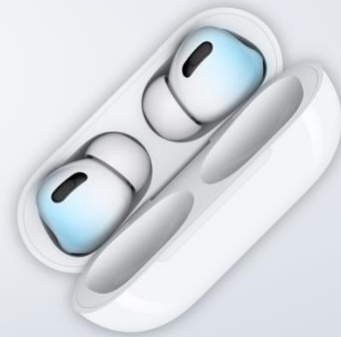

# i17 High Definition Earbud

Clear Immense Sound with  
Audio for All-Day Comfort.

## Extend and Amplify

Clear and concise sound magnified with the i17, with a long lasting battery life with a charging case that is quick charge and easily portable!

## Fitness Force

With true water and sweat resistance, the i17 is your go-to earbuds for daily or fitness use. Adaptability to all situations and conditions for the best modes.

**BTSTWSi17W** – The newest edition to the i Bluetooth series. A high quality, compact, and technologically advanced earbuds used for any occasion. Use it at the gym, at the grocery store, or simply around the house or office. Make the most of the i17, and let it help you be more productive and efficient every single day!